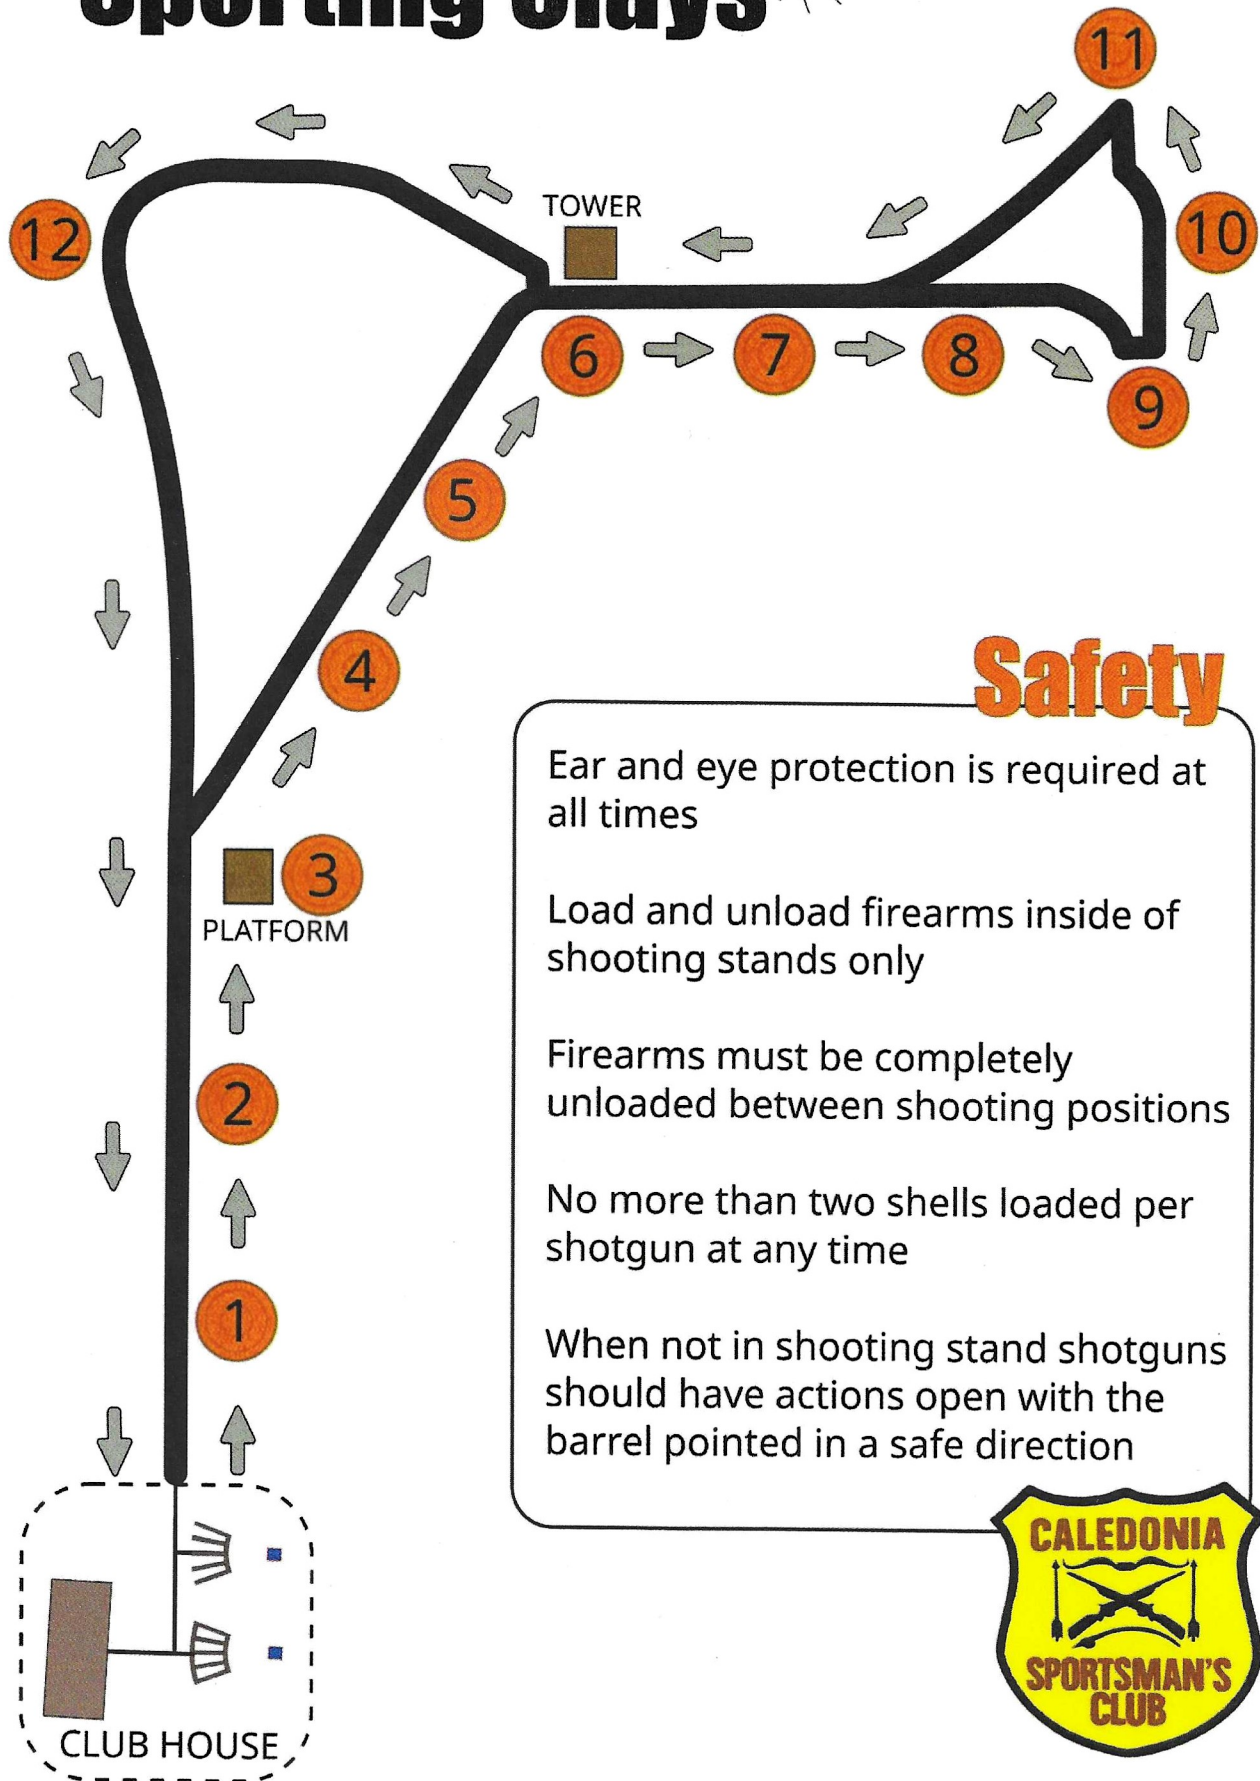

Sporting Clays

Safety

Ear and eye protection is required at all times

Load and unload firearms inside of shooting stands only

Firearms must be completely unloaded between shooting positions

No more than two shells loaded per shotgun at any time

When not in shooting stand shotguns should have actions open with the barrel pointed in a safe direction